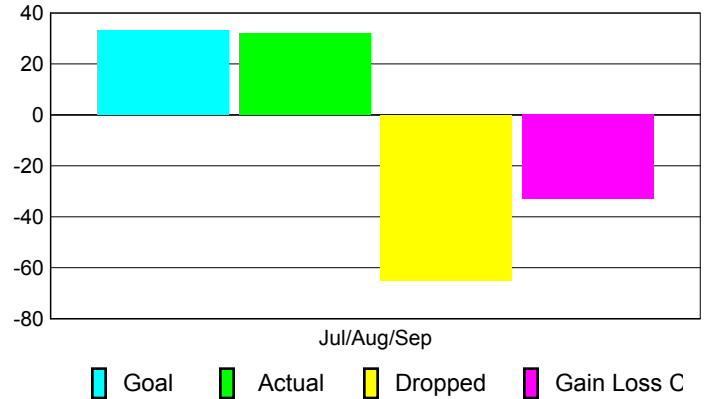

Club Results 2010-2011

Goal, New, Dropped, Gain/Loss

MEMBERSHIP

Membership Results
2010-2011

Membership
2009-2010

Month	Net Memb Goal	Actual New Memb	Actual Dropped Memb	Gain/Loss of Memb	Gain/Loss of Memb
Jul/Aug/Sep	33	32	-65	-33	-13
Totals	33	32	-65	-33	-13

Membership Results 2010-2011

Goal, New, Dropped, Gain/Loss

Comparison of Club Gain/Loss

Current Year Compared to the Previous Year

Comparison of Membership Gain/Loss

Current Year Compared to the Previous Year