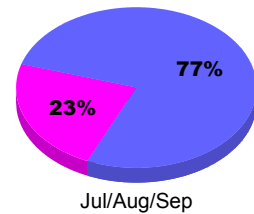

Club Results 2010-2011

Goal, New, Dropped, Gain/Loss

MEMBERSHIP

Membership Results
2010-2011

Membership
2009-2010

Month	Net Memb Goal	Actual New Memb	Actual Dropped Memb	Gain/Loss of Memb	Gain/Loss of Memb
Jul/Aug/Sep	33	32	-65	-33	-13
Totals	33	32	-65	-33	-13

Membership Results 2010-2011

Goal, New, Dropped, Gain/Loss

Comparison of Club Gain/Loss

Current Year Compared to the Previous Year

Comparison of Membership Gain/Loss

Current Year Compared to the Previous Year

YTD Status Quo Clubs 2010-2011

Status Quo Clubs Compared to Status Quo Members

Gender Comparison 2010-2011

■ Male ■ Female